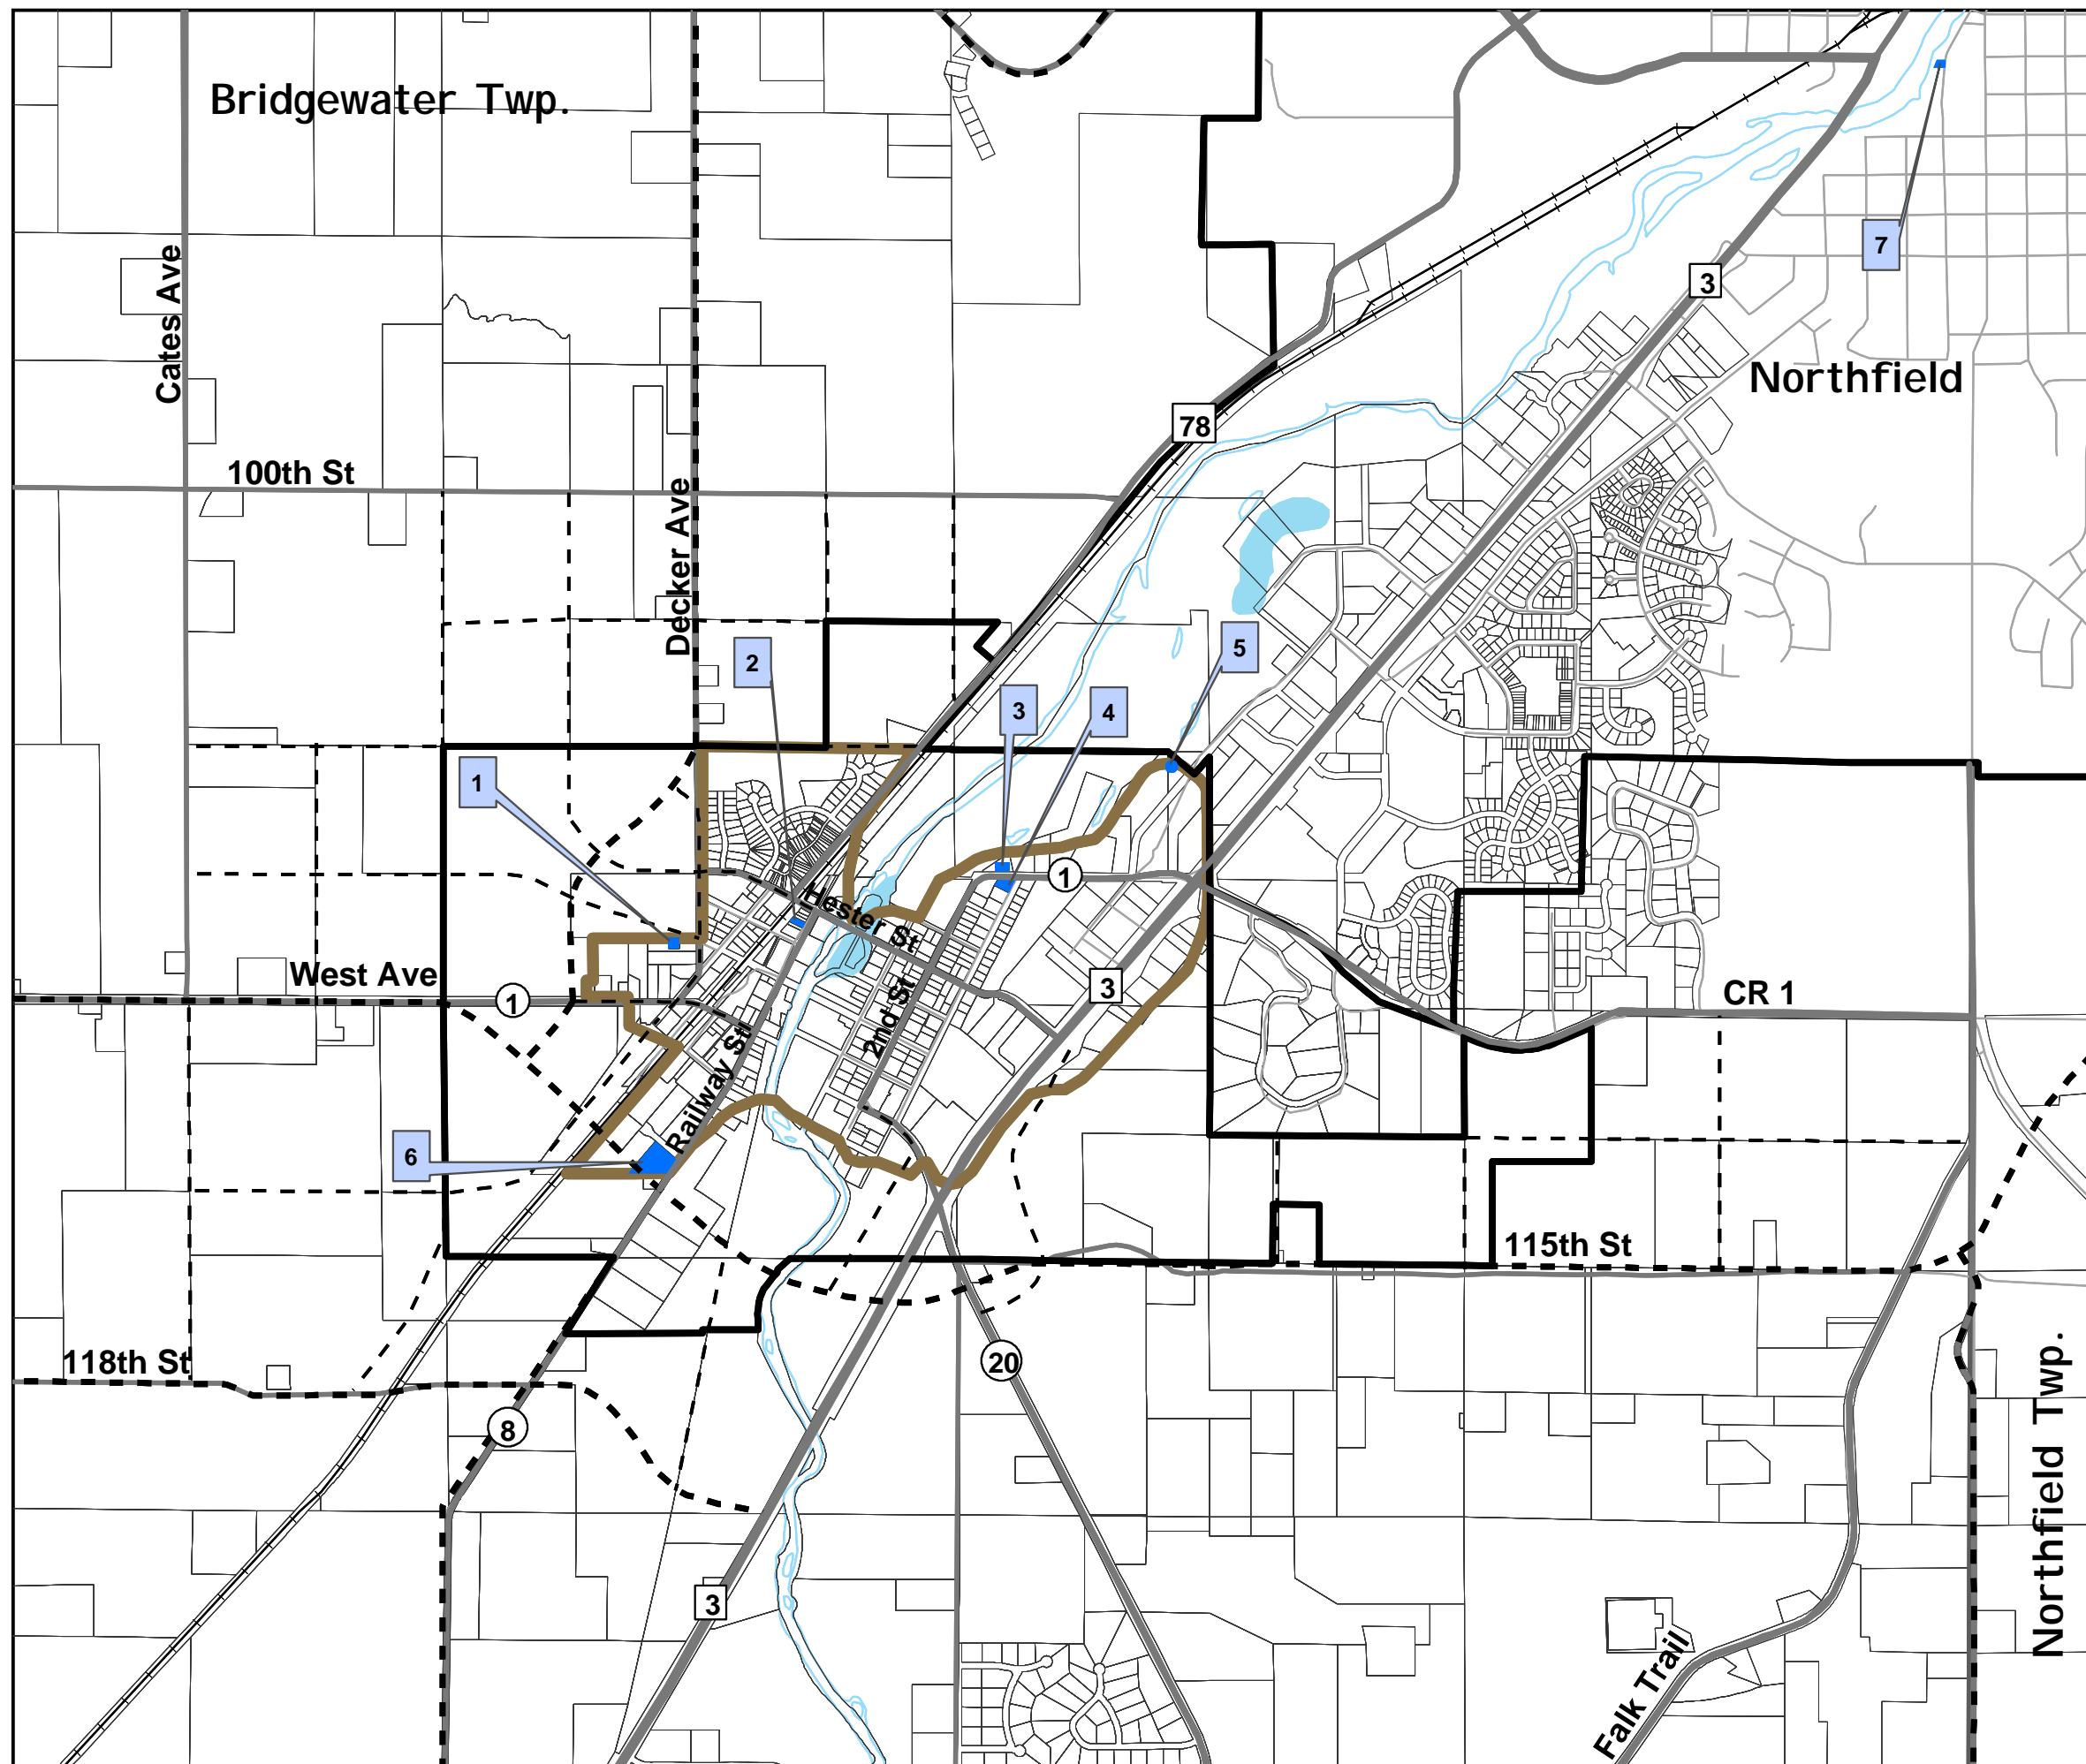

Community Facilities Dundas, Minnesota

Legend

-  City Boundary
-  Township Boundary
-  Parcels
-  Water
-  Area Served by City Sewer and Water
-  Community Facilities
 1. Water Tower
 2. City Hall
 3. Police Station (leased space)
 4. Post Office
 5. Sewer Gate
 6. Bridgewater Town Hall
 7. Fire Station in Northfield
-  Existing Arterials
-  Existing Collectors
-  Future Arterials
-  Future Collectors
-  Railroad