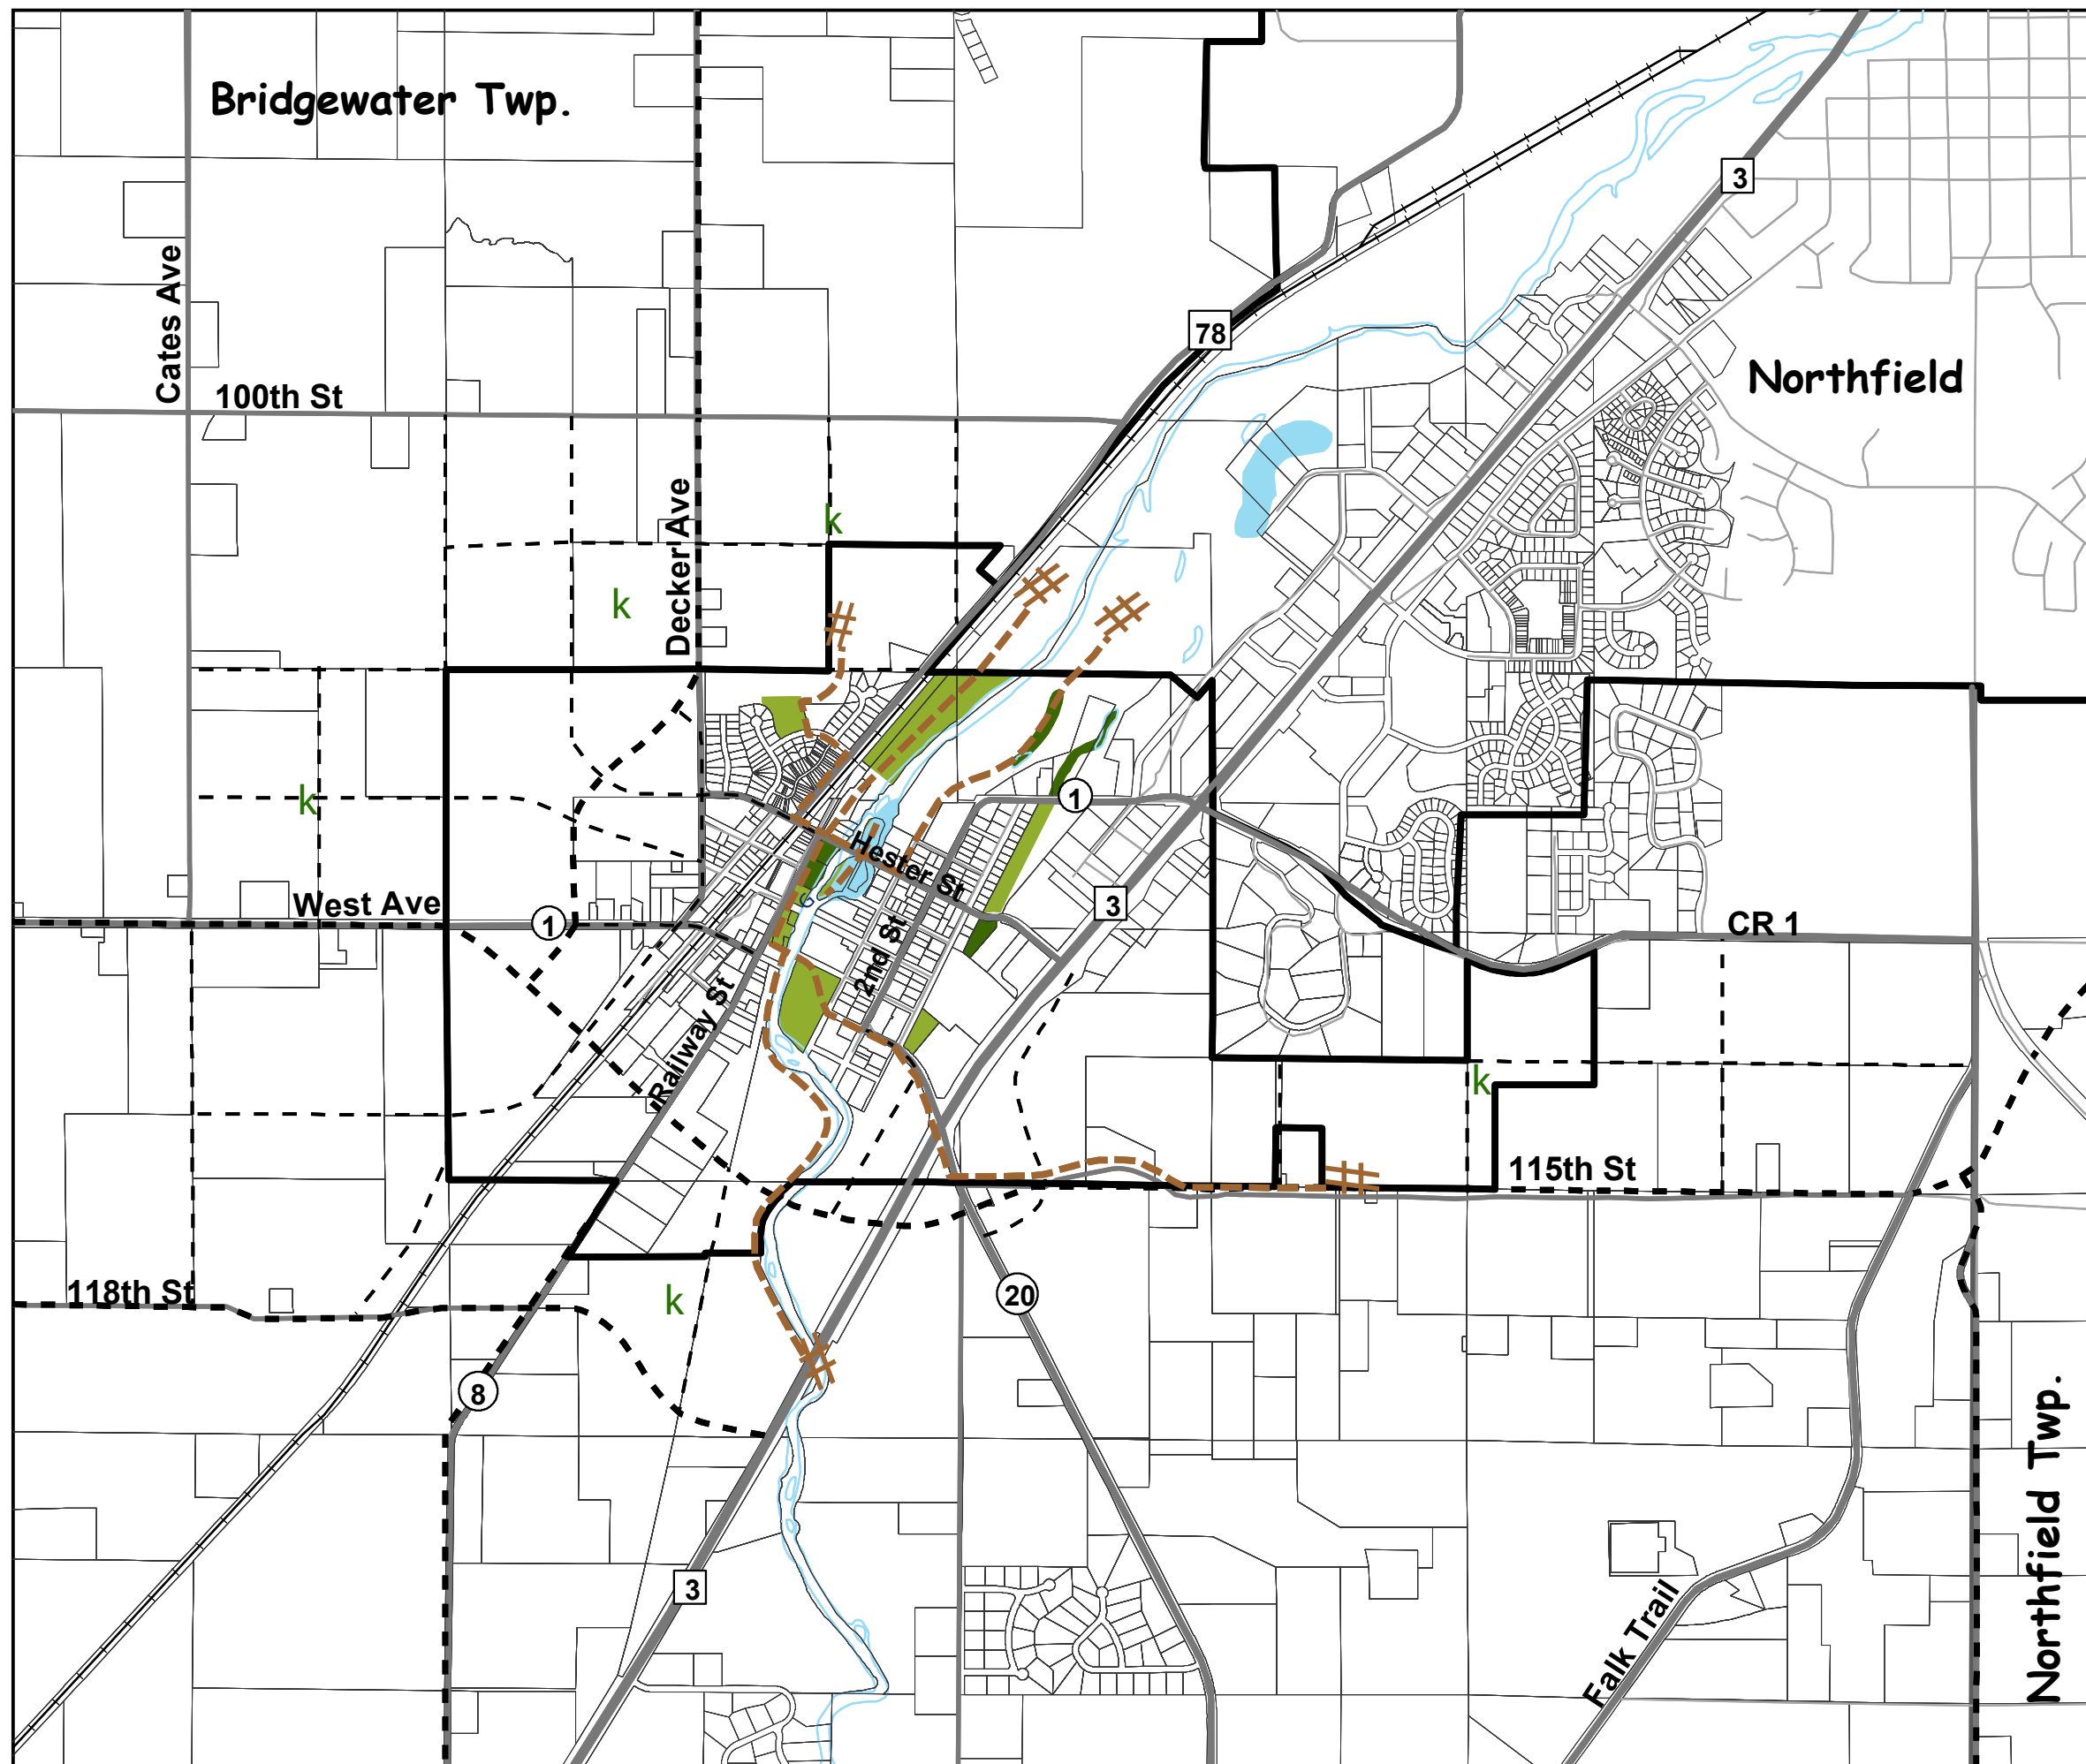

# Parks and Public Open Space Plan Dundas, Minnesota

## Legend

- City Boundary
- Township Boundary
- Parcels
- Water
- Existing Parks/Open Spaces
- Proposed Parks/Open Spaces
- Trails \*
- Canoe Landing
- Park Space Needed When Development Occurs
- Existing Arterials
- Existing Collectors
- Future Arterials
- Future Collectors
- Railroad

\* Trail Plan is currently being developed.