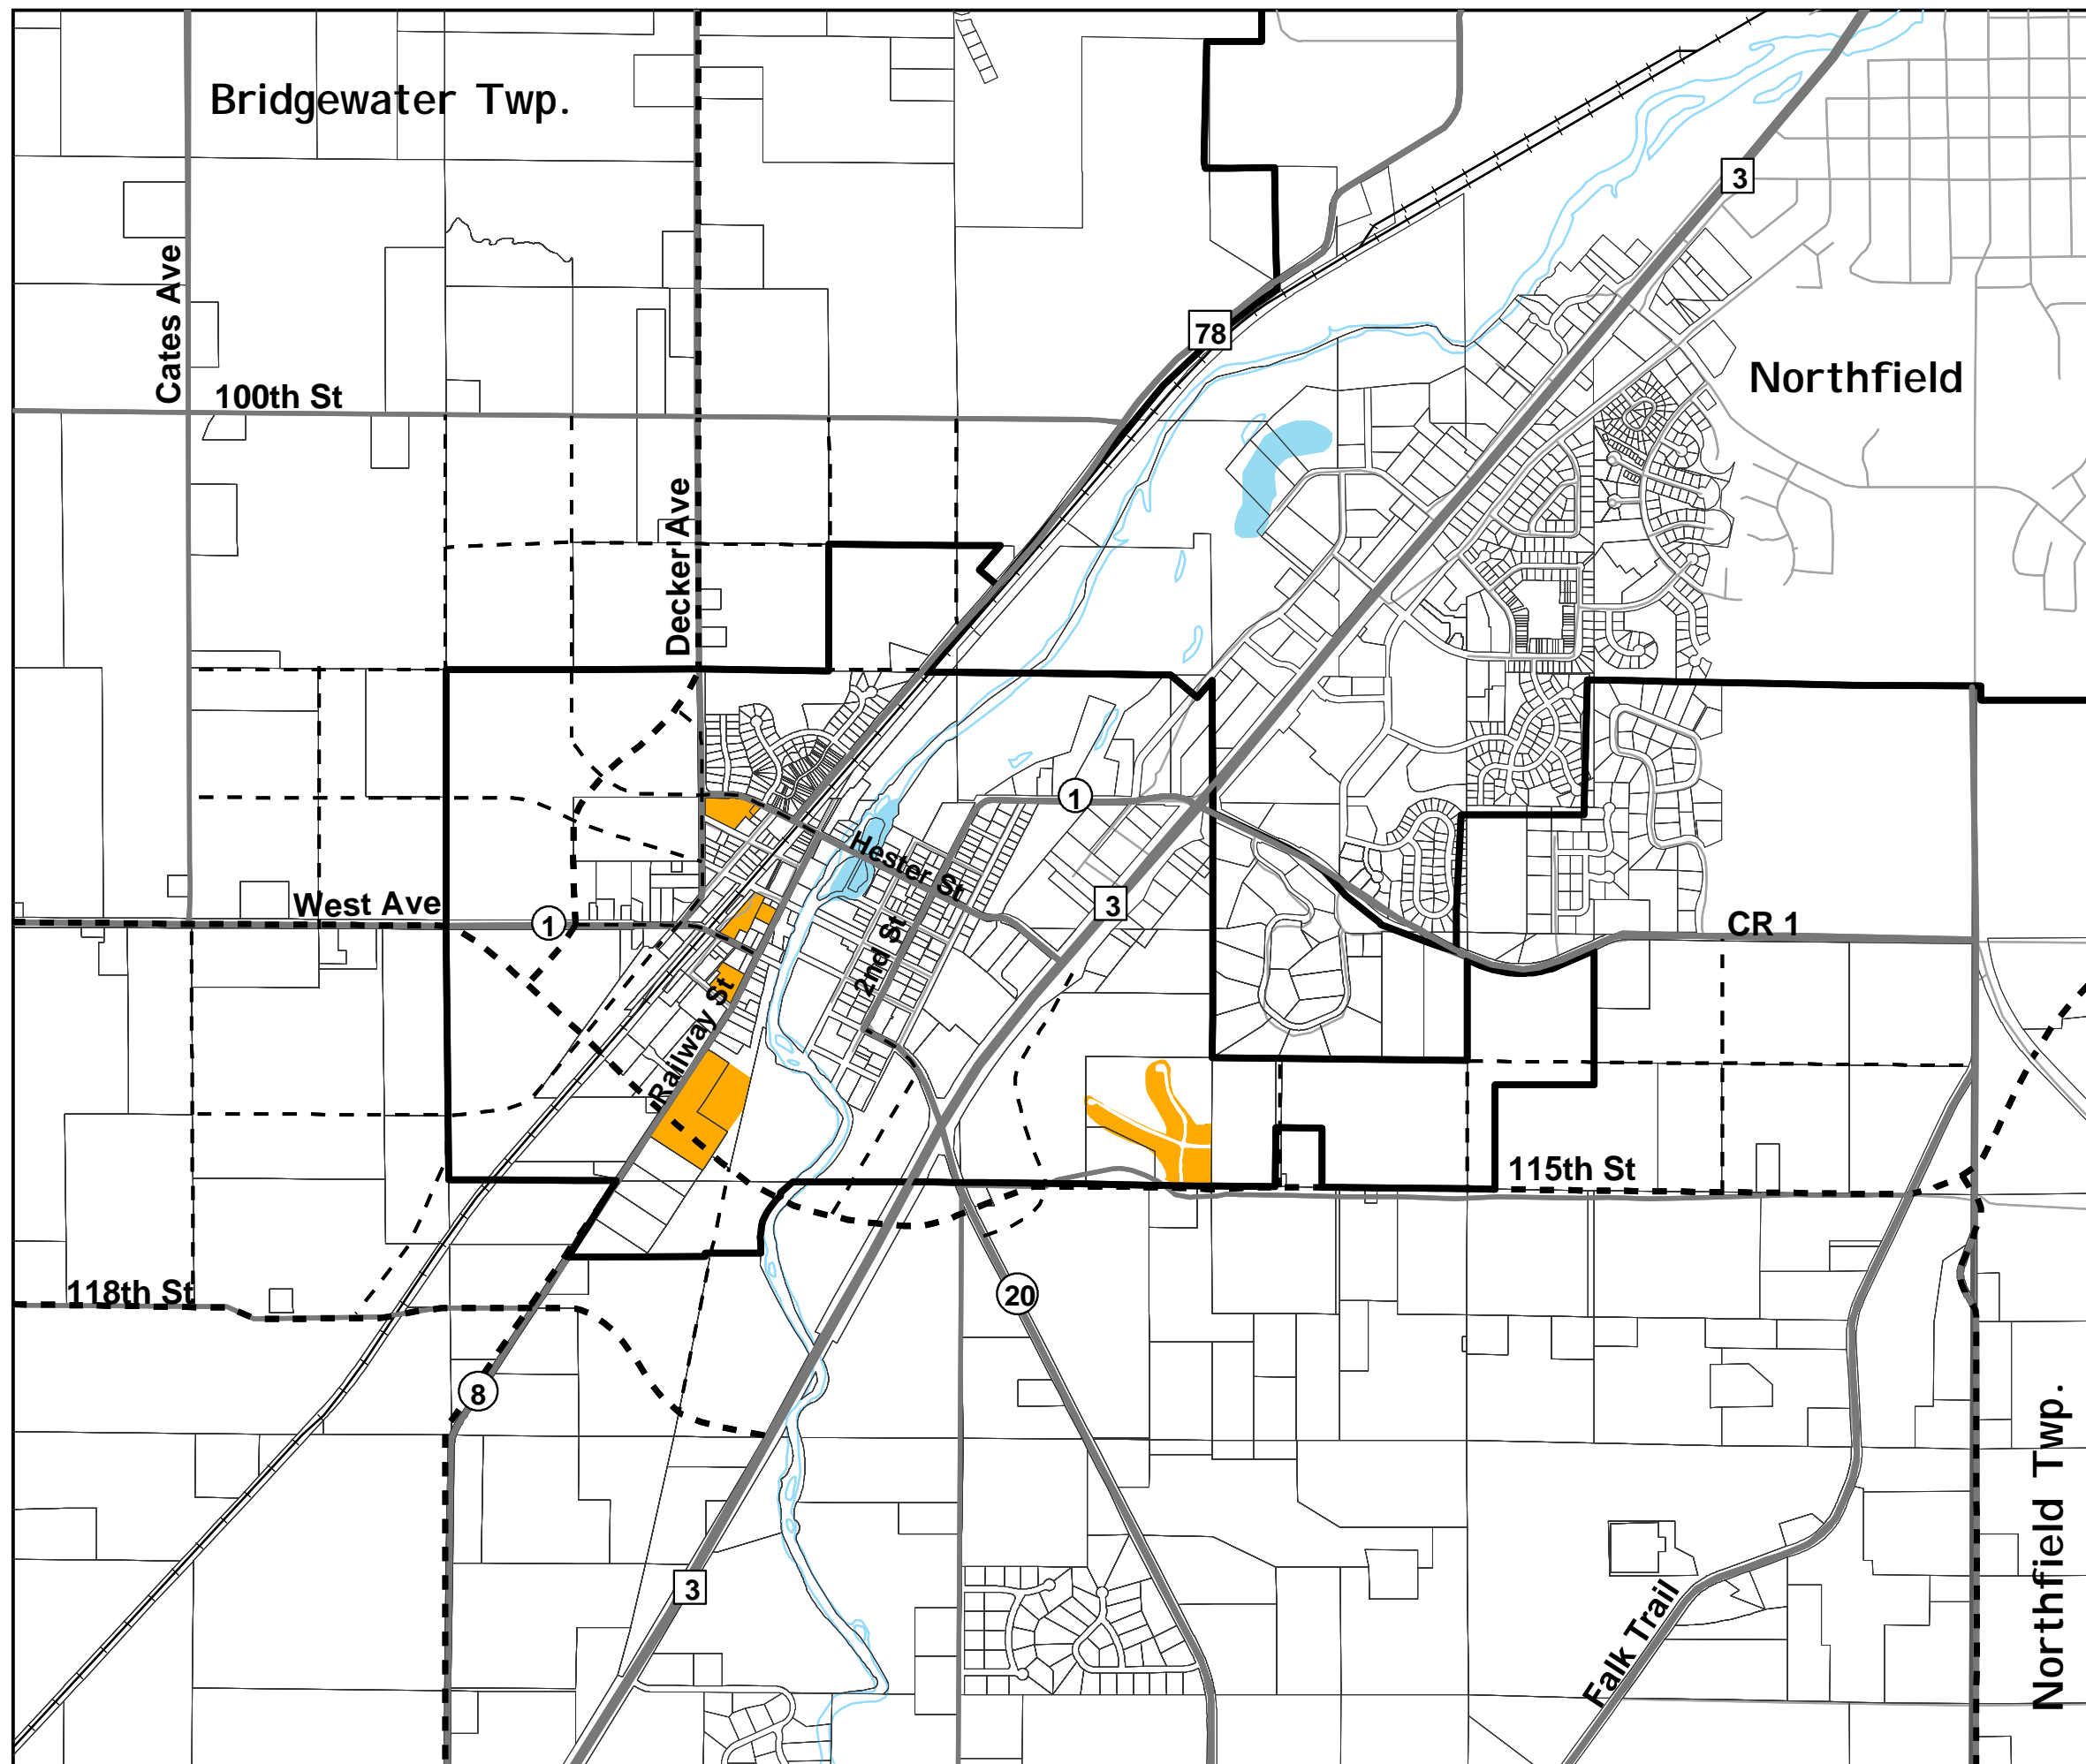

Possible Housing Development Sites Dundas, Minnesota

Legend

-  City Boundary
-  Township Boundary
-  Parcels
-  Possible Housing Development Sites
-  Water
-  Existing Arterials
-  Existing Collectors
-  Future Arterials
-  Future Collectors
-  Railroad

1,750 875 0 1,750 Feet