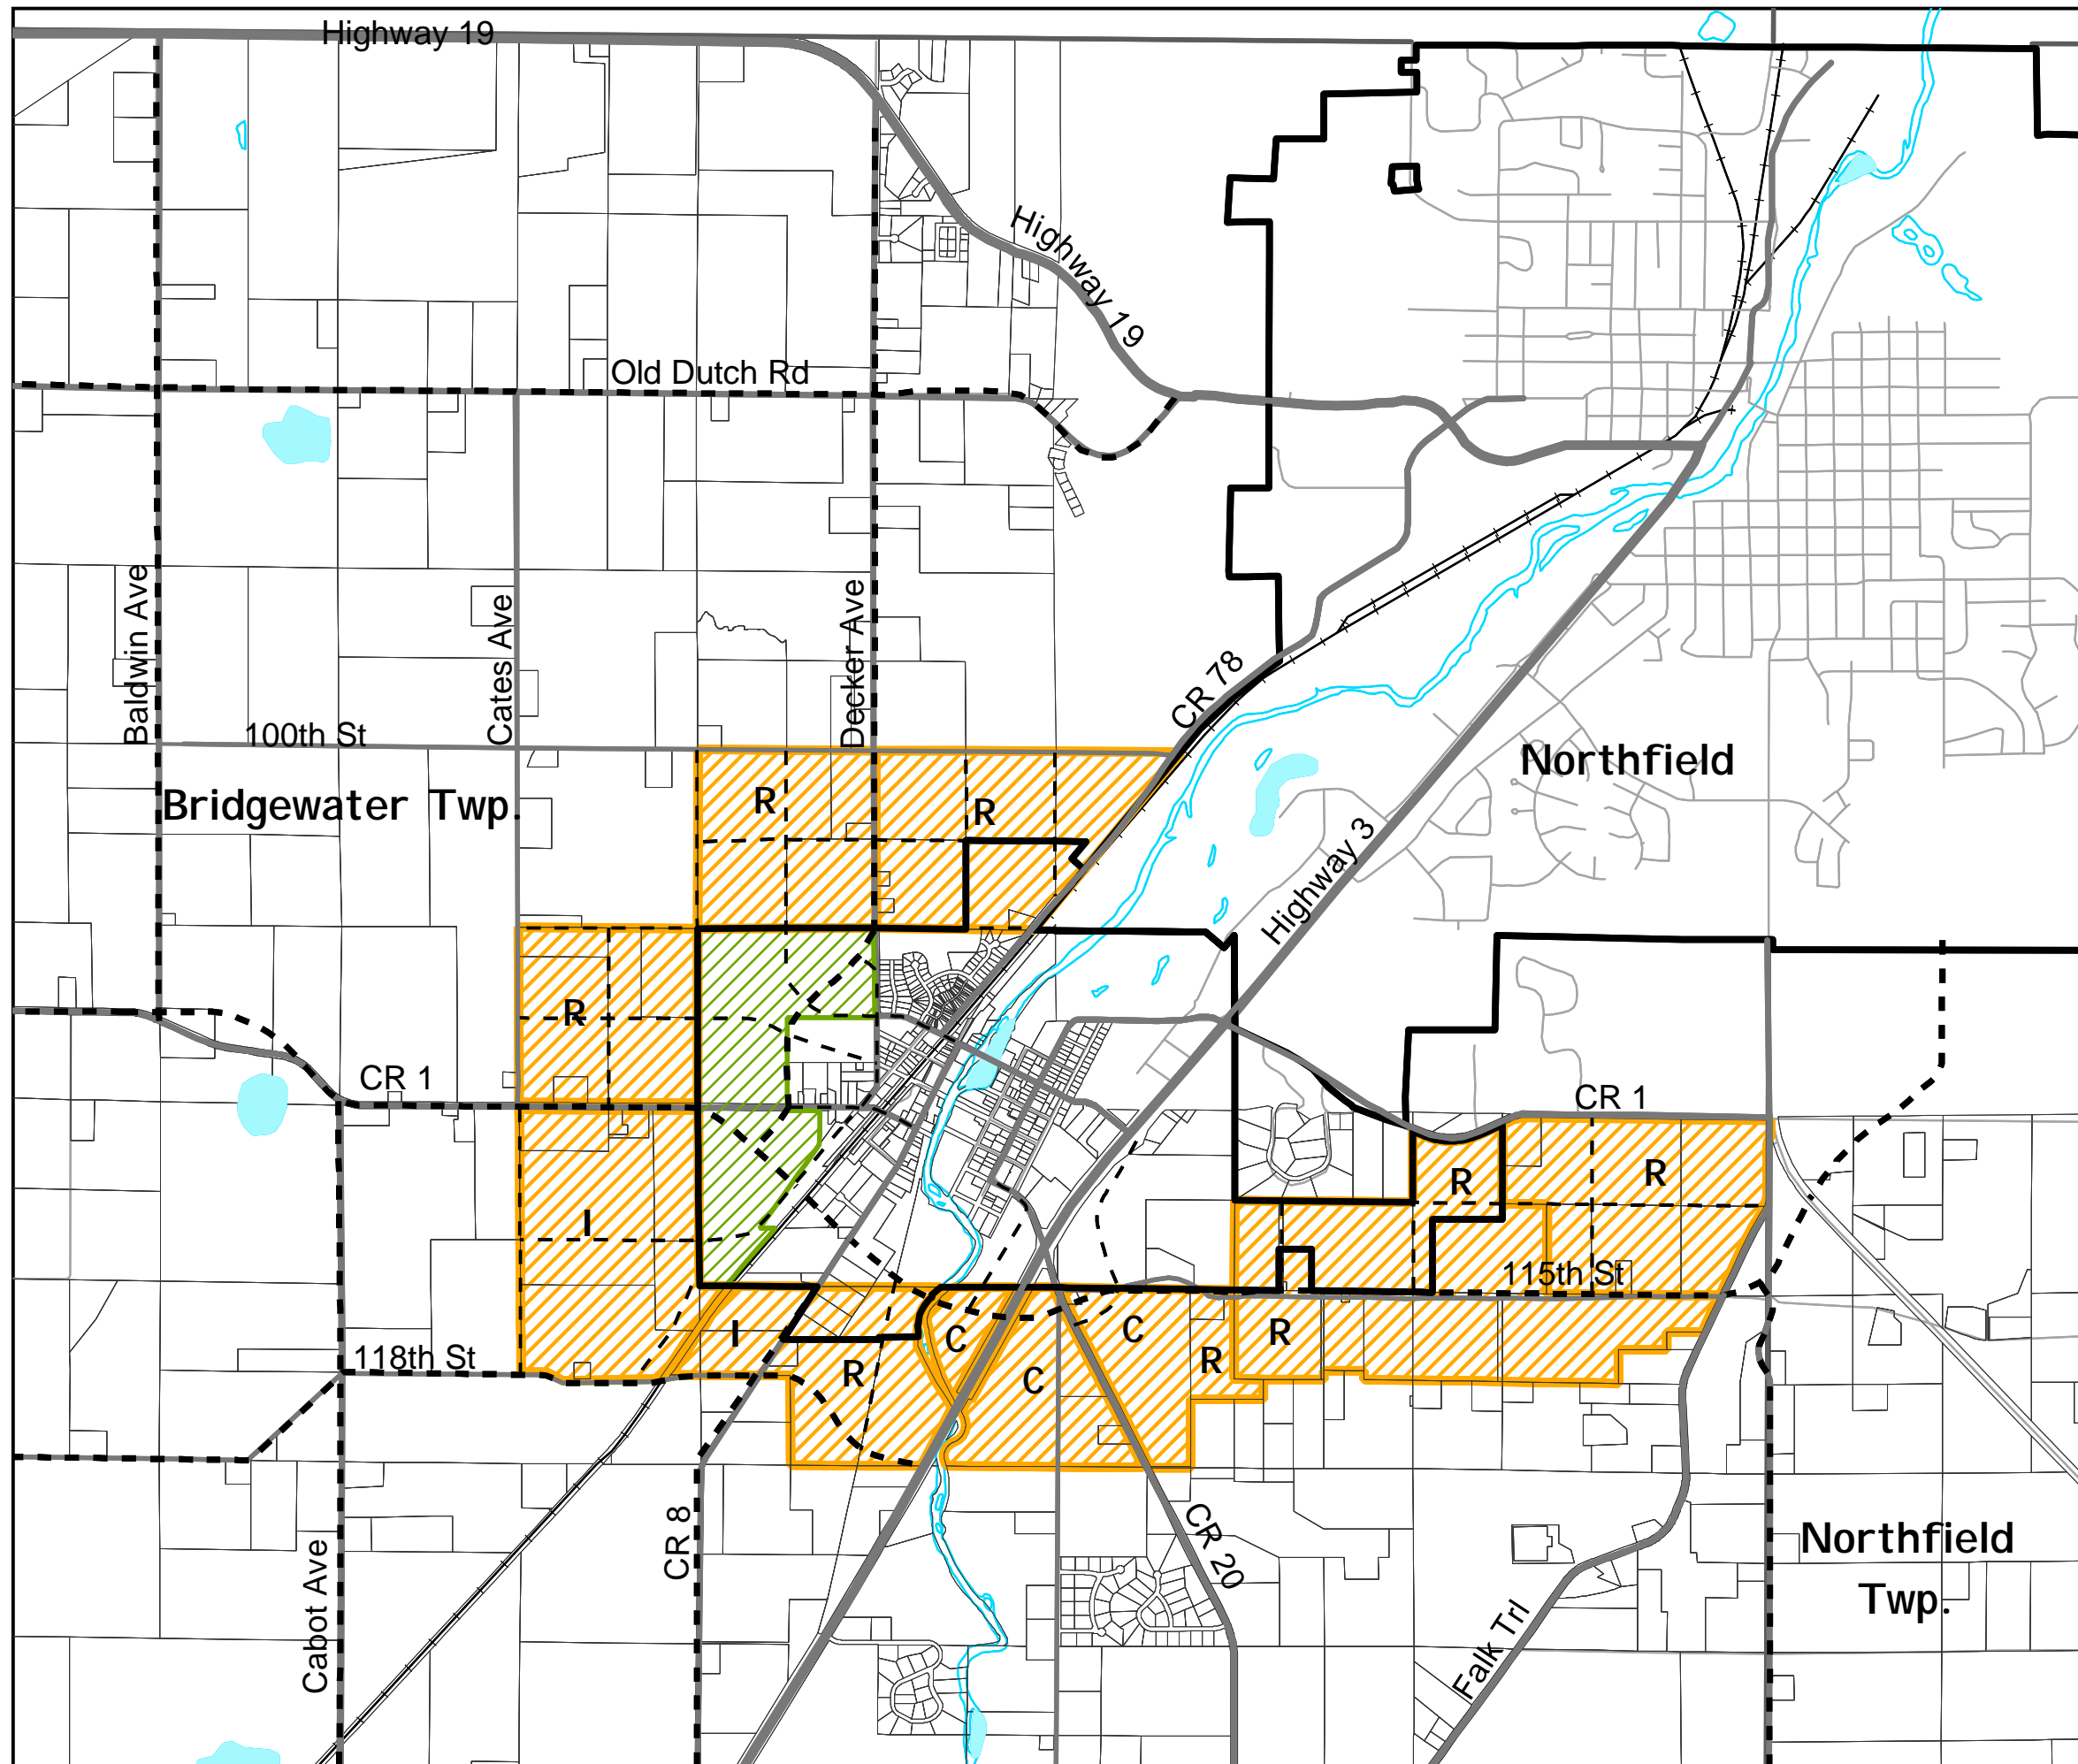

Urban Expansion Area Dundas, Minnesota

Legend

- City Boundary
 - Township Boundary
 - Annexation Area 2004-2033
 - Rural Service District
 - Water
 - Existing Arterials
 - Existing Collectors
 - Future Arterials
 - Future Collectors
 - Railroad
- Anticipated Land Uses
- R Residential
 - C Commercial
 - I Industrial