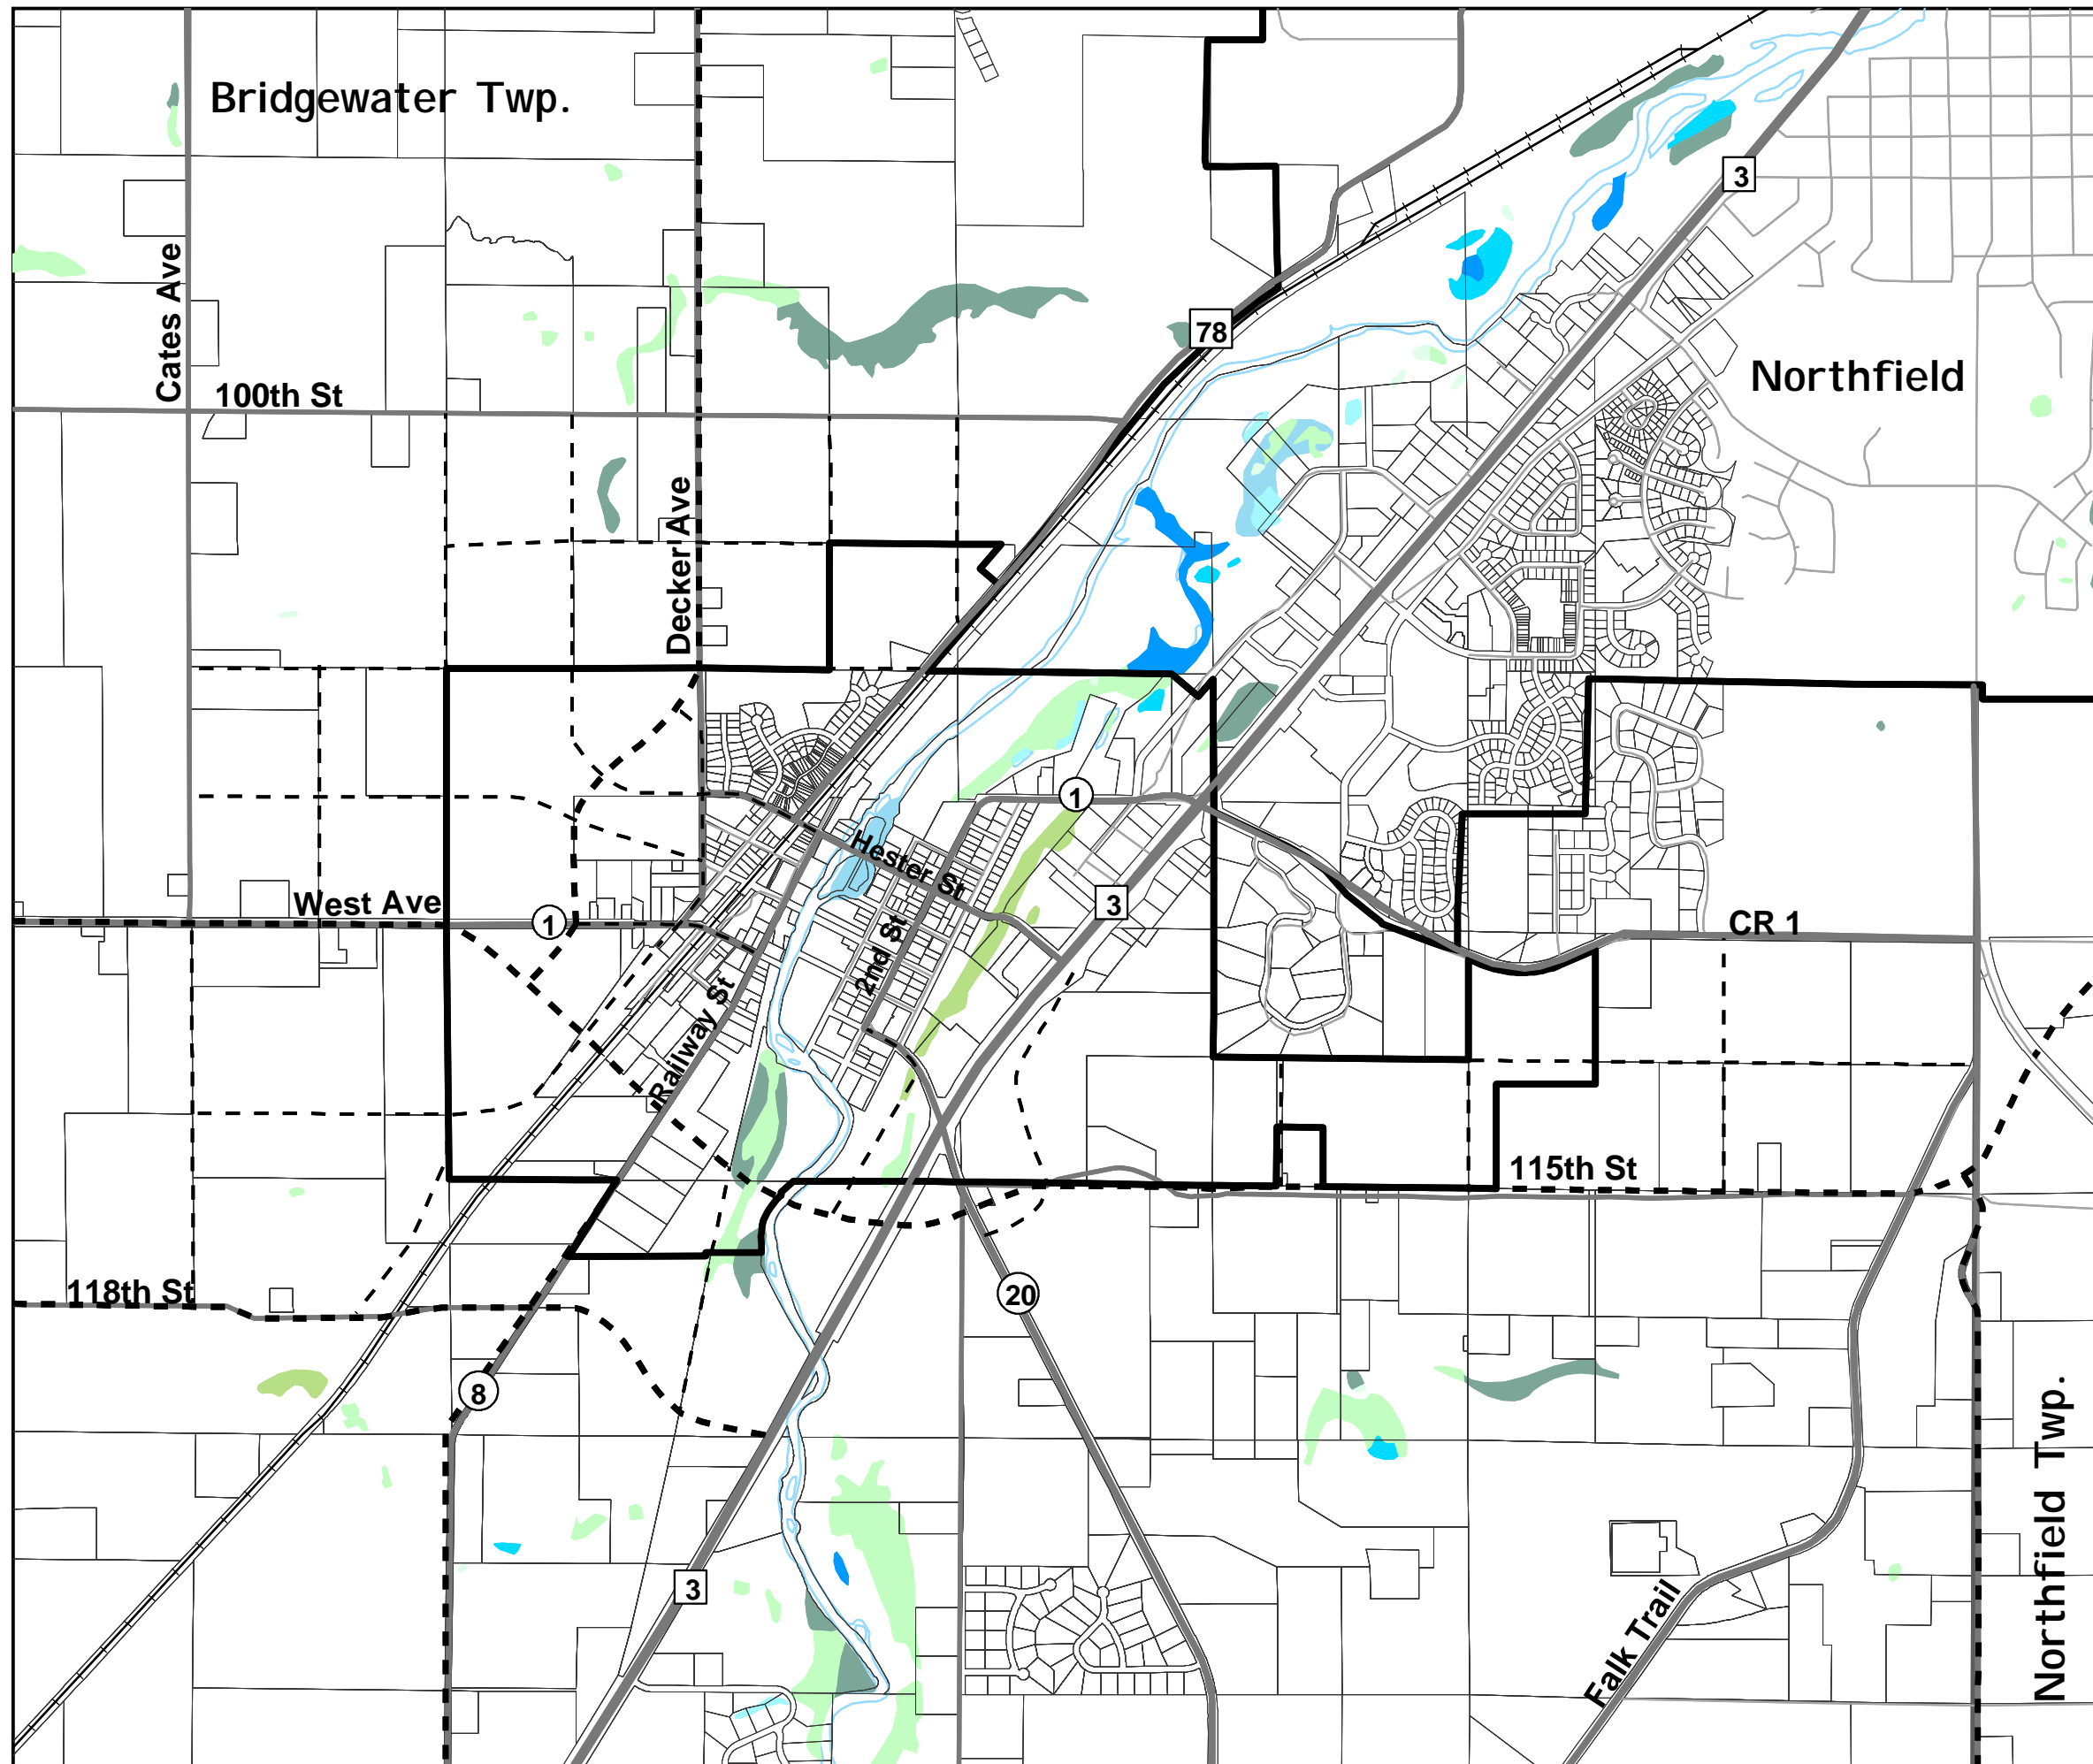

# Wetlands Dundas, Minnesota

## Legend

- City Boundary
- Township Boundary
- Parcels
- Water
- National Wetland Inventory:**
  - Seasonally Flooded Basin or Flat
  - Wet Meadow
  - Shallow Marsh
  - Deep Marsh
  - Shallow Open Water
  - Shrub Swamp
  - Wooded Swamp
- Existing Arterials
- Existing Collectors
- Future Arterials
- Future Collectors
- Railroad